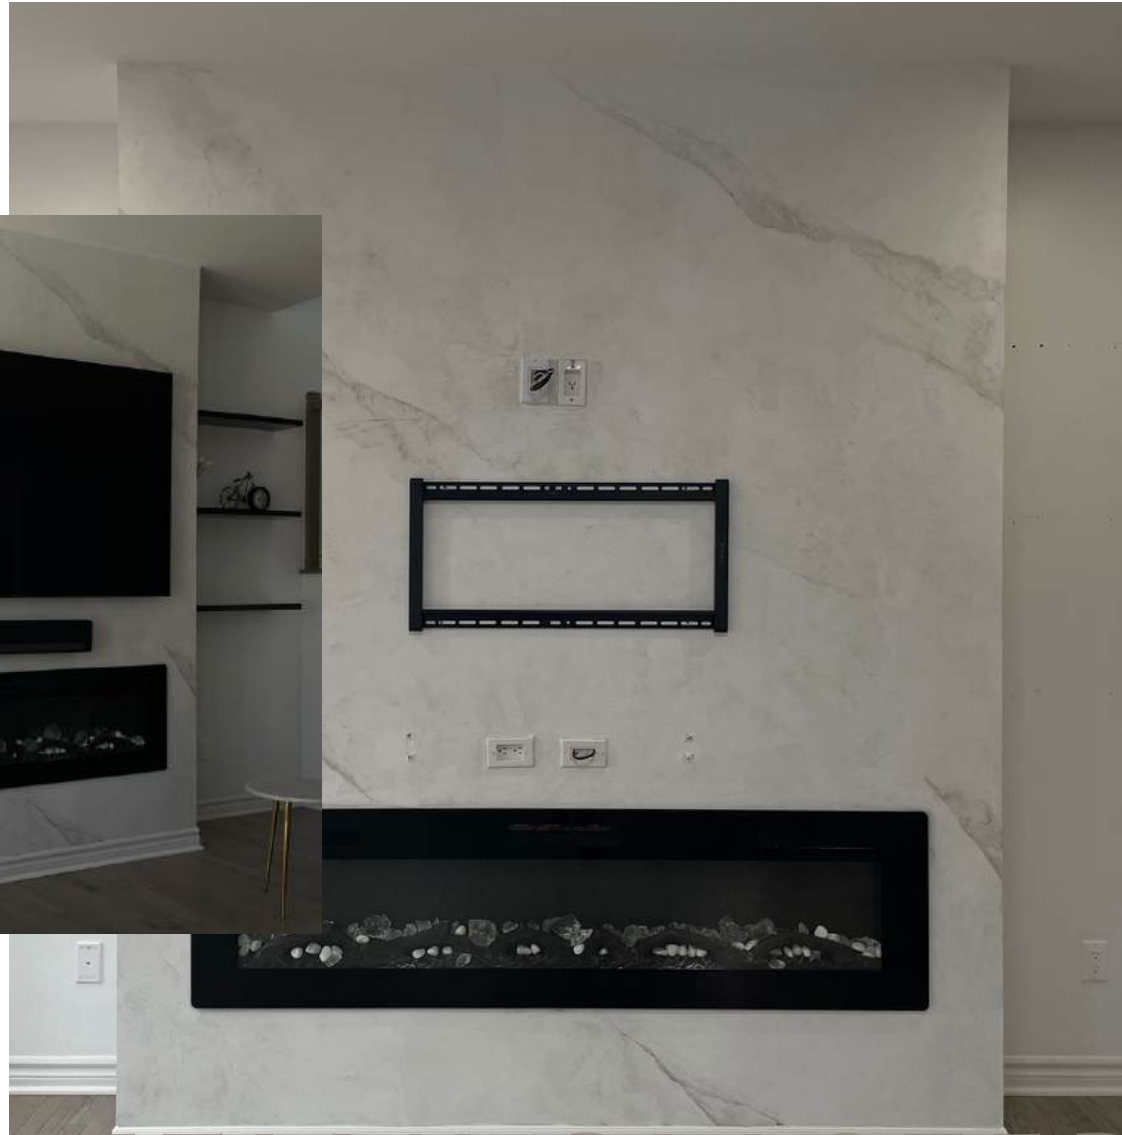

Venetian Plaster + Wash

VENETIAN PLASTER