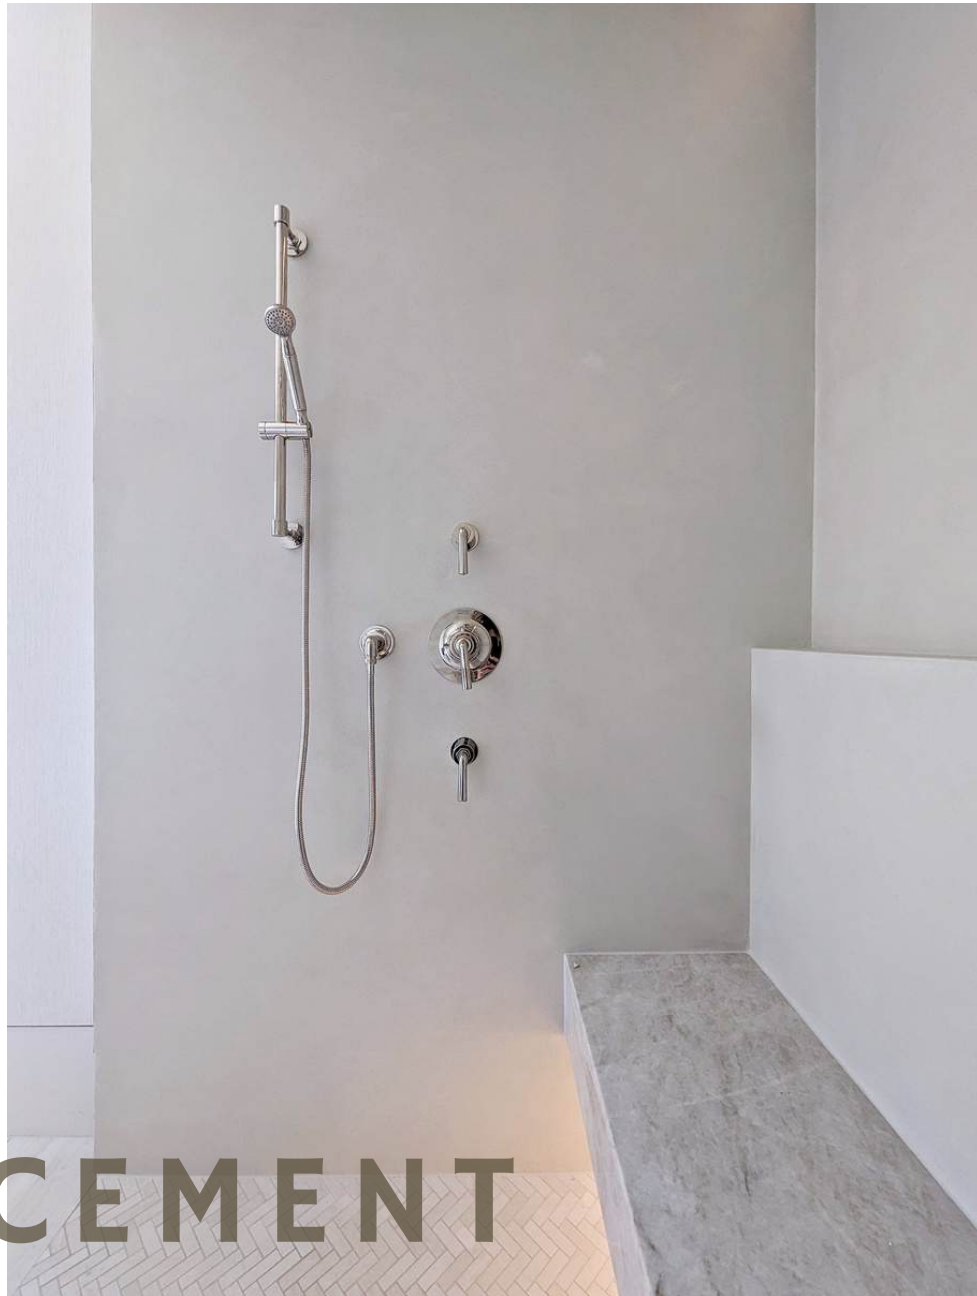

DESIGNER

WALL
FINISHES

ROBBIE MANSOUR

ORIGINAL HANDCRAFTED

@DESIGNERWALLFINISHES

VENETIAN PLASTER

VENETIAN PLASTER - MATTE TEXTURED

Lime Wash Paint

Lime Wash Paint

Venetian Plaster - Matte Textured

Lime Wash Paint

MICROCEMENT

Microcement

Venetian Plaster - Concrete

VENETIAN PLASTER

Venetian Plaster + Wash