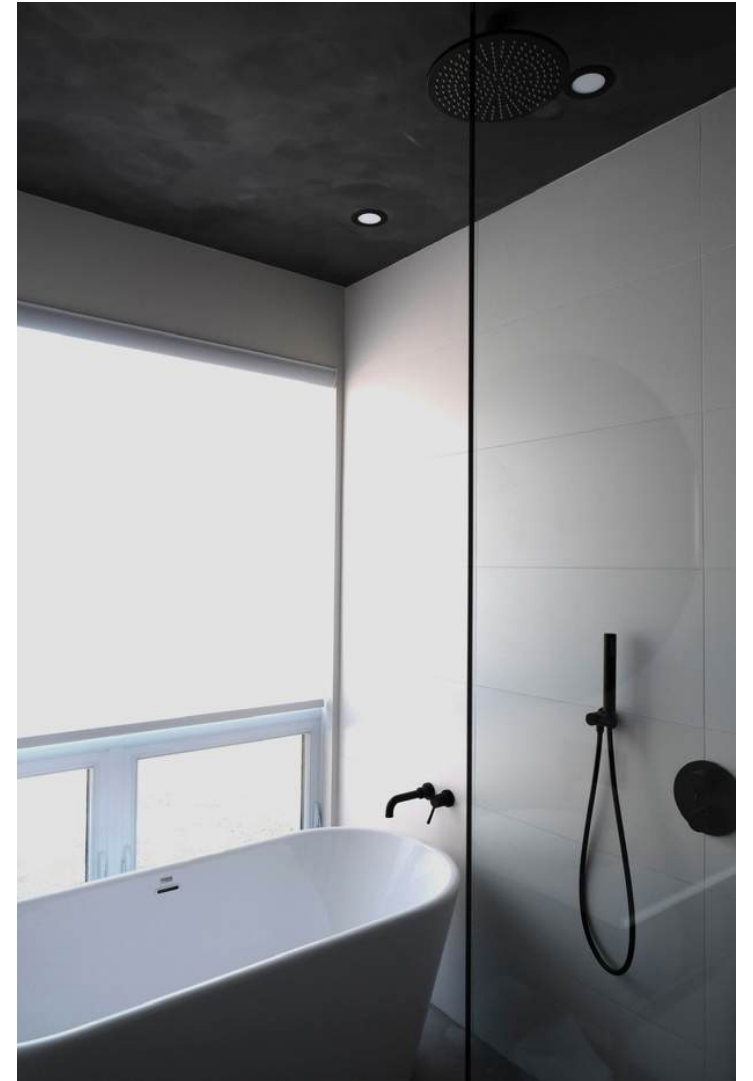

Lime Wash Paint