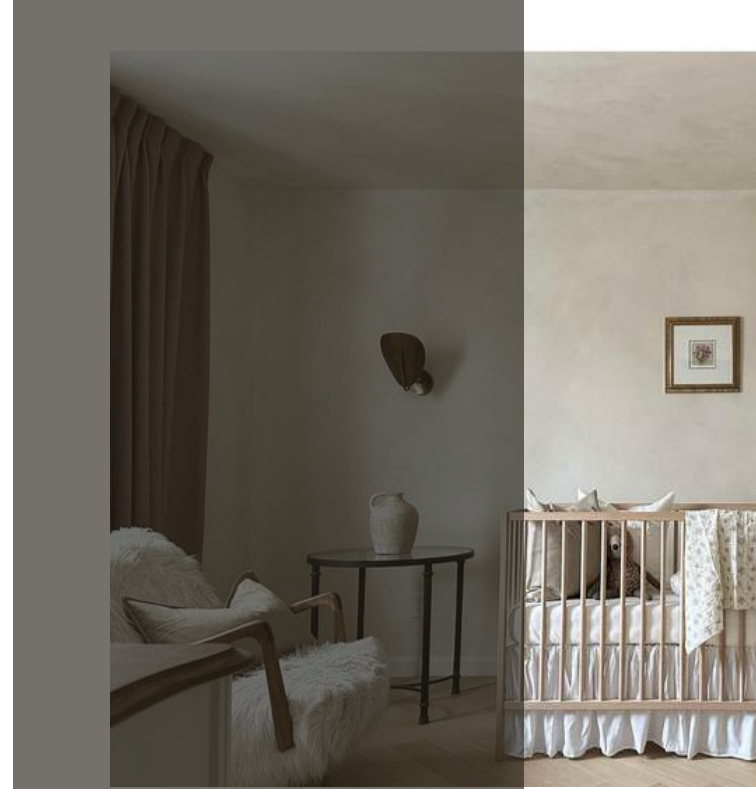

Lime Wash Paint