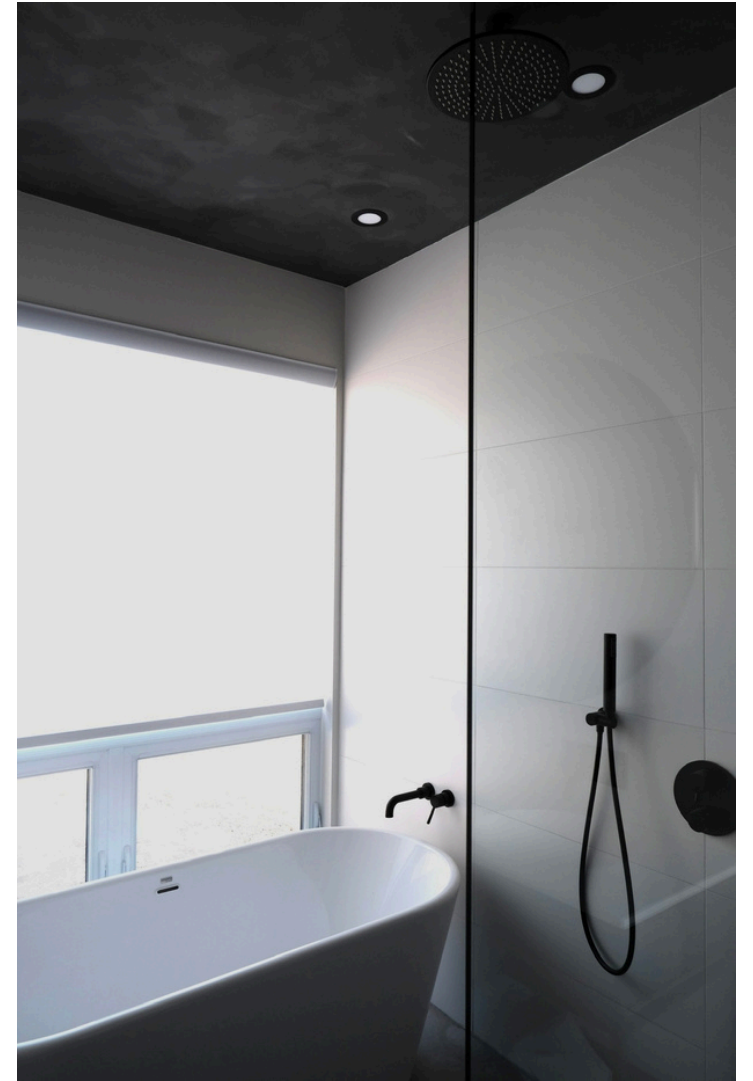

Transformative Designs