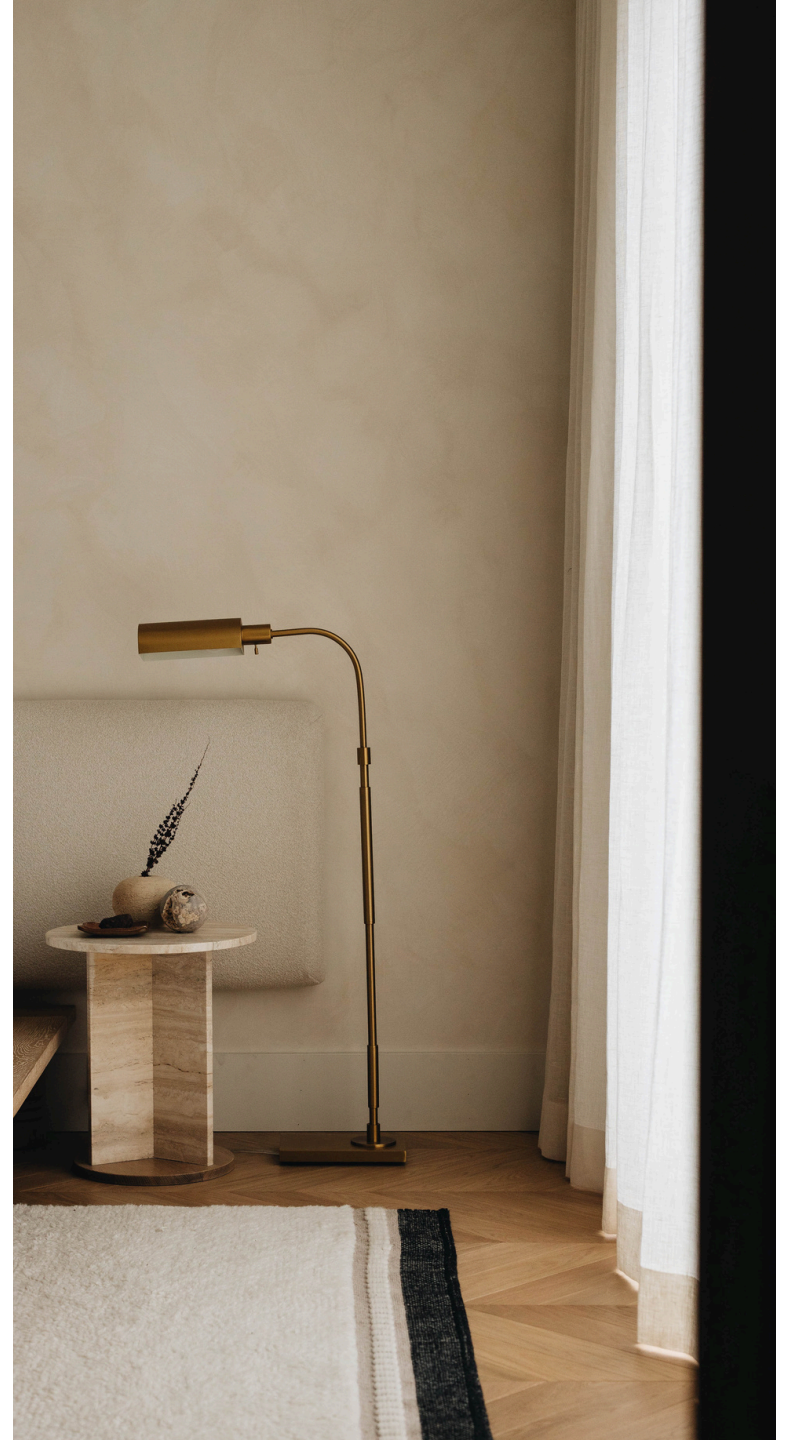

# ORIGINAL HANDCRAFTED WALLS

VENETIAN PLASTER

**Personalized Designs**

SUBTLE PATTERNS

LIME WASH PAINT

**Soft Textures**

Matte

Earthy