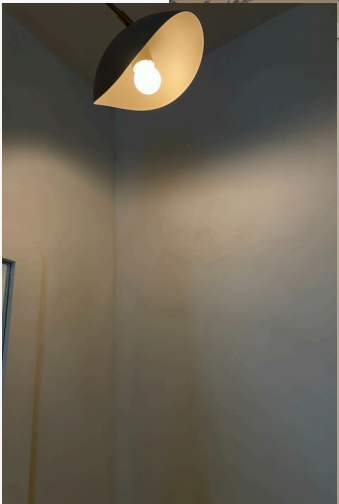

# ORIGINAL HANDCRAFTED WALLS

VENETIAN PLASTER

**Personalized Designs**

SUBTLE PATTERNS

LIME WASH PAINT

**Soft Textures**

Matte

Earthy