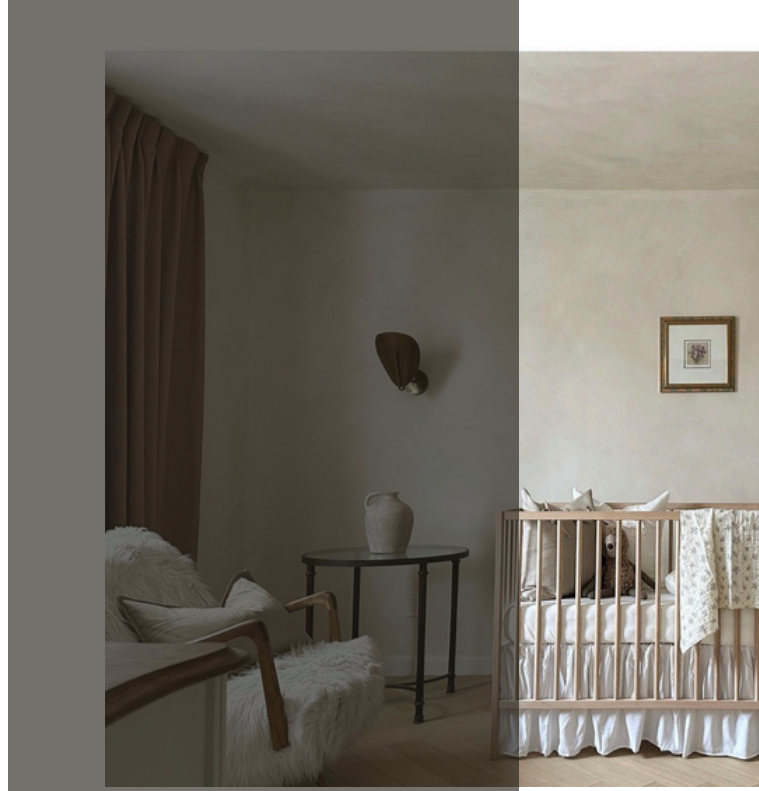

# ORIGINAL HANDCRAFTED WALLS

VENETIAN PLASTER

**Personalized Designs**

SUBTLE PATTERNS

LIME WASH PAINT

**Soft Textures**

Matte

Earthy